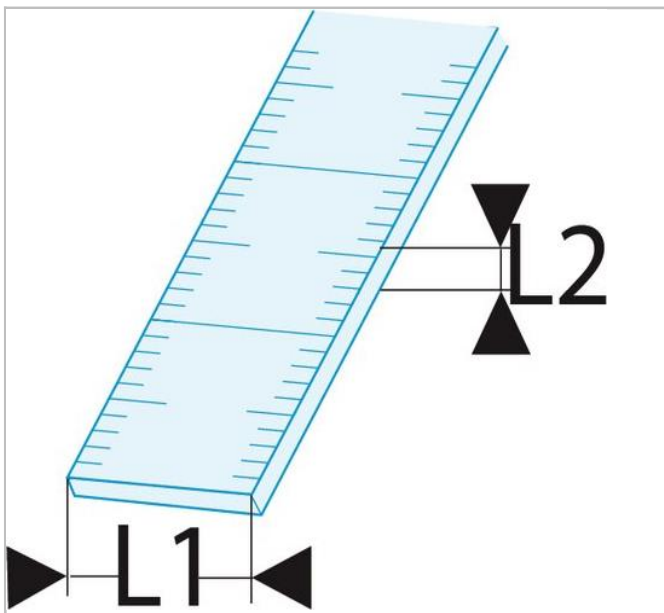

DELA.1056 - Stainless steel semi-rigid long rulers - 1 side

Description:

- 6 drawers = 25 modules distributed in the 60 and 130 mm drawers: - 3 drawer 60 mm wall = 15 modules. - 2 drawer 130 mm wall = 10 modules. - 1 drawer 200 mm wall. The 200 and 270 mm drawers can also be fitted with modules.
- Supplied with 12 partitions for 60 mm drawers and 4 partitions for 130 mm drawers. Total load in the drawers: 235 kg.
- Wall storage capacity: 255 litres.
- Drawer useful size: L.948 x D.421 x H.60 / 130 / 200 mm.
- Furnished with 8 separators for drawers of 60 mm and 8 separators for drawer of 130 mm.

	Length L [mm]	Length L1 [mm]	Length L2 [mm]	Weight [g]
DELA.1056.1000	1000.0	30.0	0.8	100.0
DELA.1056.1500	1500.0	30.0	0.8	8.5
DELA.1056.2000	2000.0	30.0	0.8	11.0