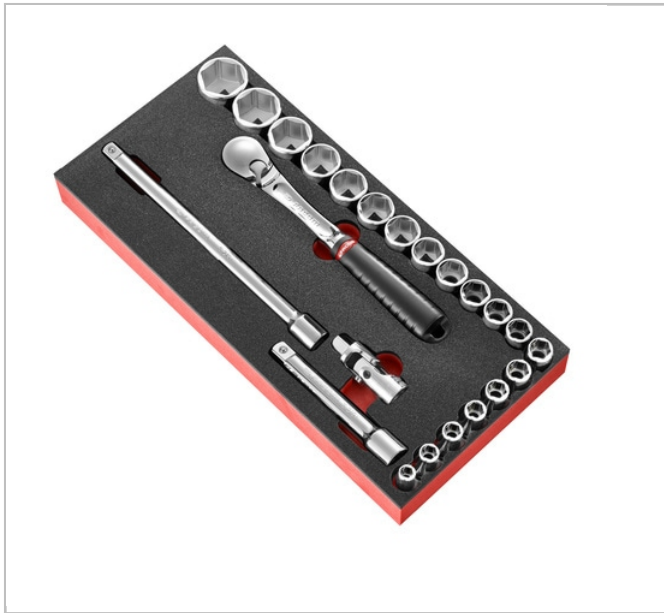

## 23-piece 1/2" metric 6-point socket foammodule - SL.161

### Description:

- Compatible with the FACOM modular storage system: - Suited to CHRONO XL, CHRONO+, JET XL, JET+ roller cabinets and PB.MBOX.L.

	Depth [mm]	Length L [mm]	Height H [mm]	Tray ["]	Weight [Kg]	CONTENT SET []	Contents []
<b>MODM.SL161-36</b>	418.0	188.0	45.0	PM.MODS161-3	2.9	SL.161- S.H 8 - 9 - 10 - 11 - 12 - 13 - 14 - 15 - 16 - 17 - 18 - 19 - 21 - 22 - 23 - 24 - 27 - 30 - 32 - S.210 - S.215 - S.240A	PM.MODS161-3