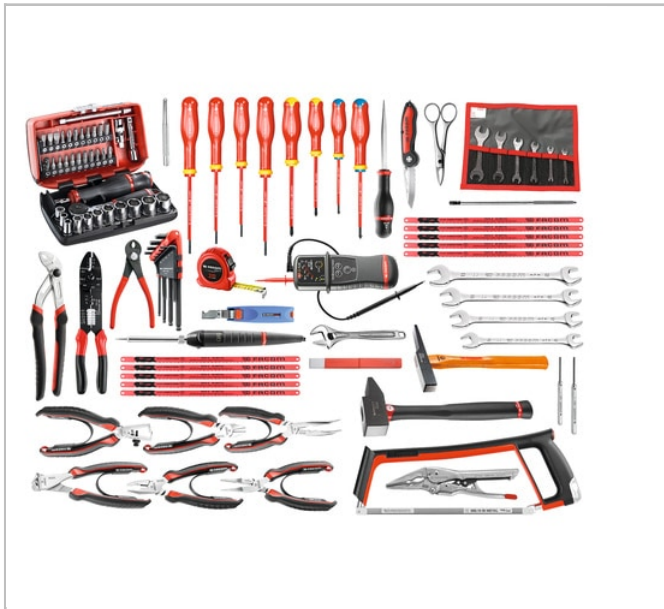

## 101-piece set of electronic tools

### Description:

- 4 Options available: - CM.E17: Set supplied without container. - 2050.E17: Set supplied with metal toolbox BT.11A. - BST20.E17: Set supplied with tool bag BS.T20. - DS295.E17: Set supplied with 3-drawer Tough System toolbox BSYS.BPC3T.