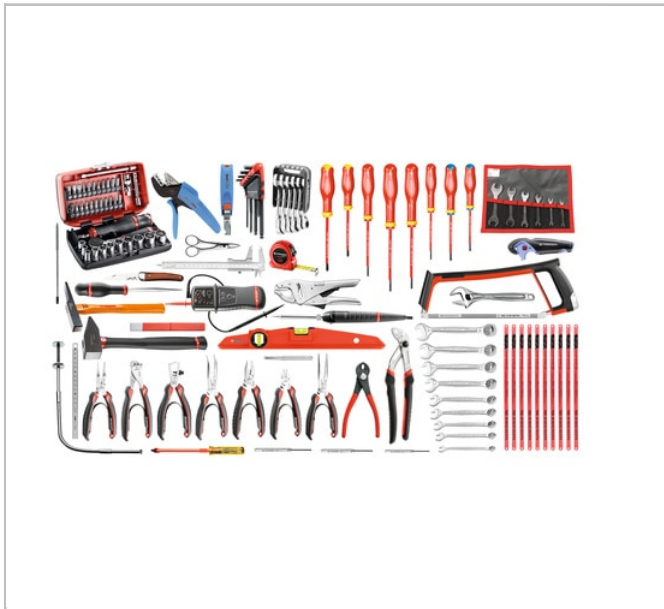

120-piece set of electronic tools

Description:

- 5 Options available: - CM.E18: Set supplied without container. - 2070.E18: Set supplied with metal toolbox BT.13A. - 2120.E18: Set supplied with tool bag BS.T20. - BPC24N.E18: Set supplied with plastic toolbox BP.C24N. - DS295.E18: Set supplied with 3-drawer Tough System toolbox BSYS.BPC2T.

Weight [Kg]

CM.E18

12.33