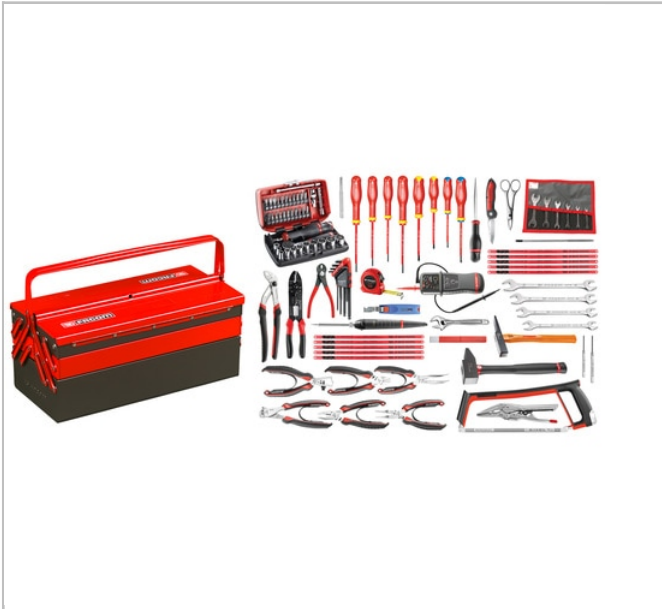

101-piece set of electronic tools - metal toolbox

Description:

- 4 Options available:
- - CM.E17: Set supplied without container.
- - 2050.E17: Set supplied with metal toolbox BT.11A.
- - BST20.E17: Set supplied with tool bag BS.T20.
- - DS295.E17: Set supplied with 3-drawer Tough System toolbox BSYS.BPC3T.

|  | Weight [Kg] |
|--|-------------|
| 2050.E17 | 14.08 |