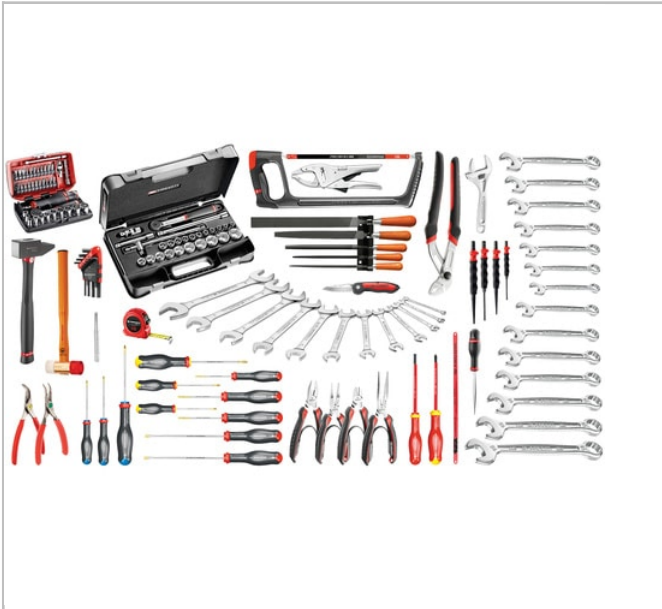

147-piece set of industrial maintenance tools

Description:

- 3 Options available: - CM.120A: Set supplied without container. - BT203.M120A: Set supplied with 3-drawer bi-material toolbox BT.203 - 2092.M120A: Set supplied with roller chest 2092.B.