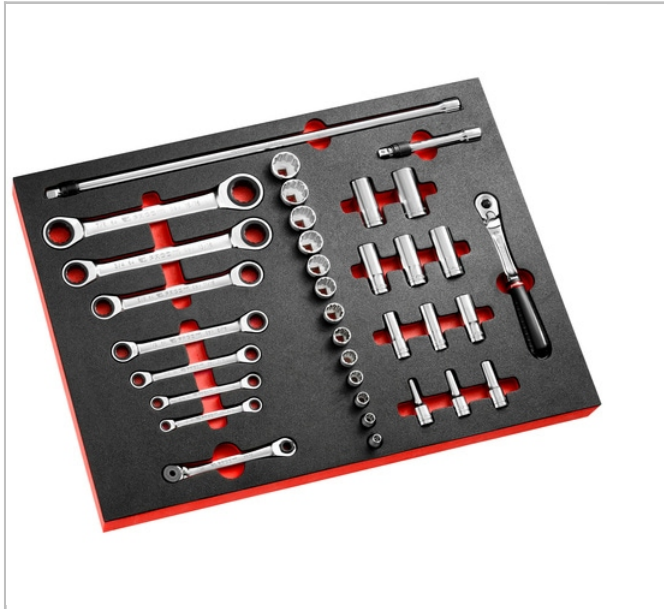

3/8" locking ratchet - inch sockets in foam module

Description:

- Compatible with the Facom modular storage system: - Compatible with CHRONO XL, CHRONO+, JETXL and JET+ roller cabinets.

	Depth [mm]	Length L [mm]	Height H [mm]	Tray ["]	Weight [Kg]	CONTENT SET []	Contents []
MODM.JL2U	418.0	188.0	45.0	PM.MODJL2U	4.2	JL.171 - J.210RC - J.217RC. - J.1/2 - J.1/4. - J.11/16 - J.13/16 - J.15/16 - J.1P - J.3/4 - J.3/8 - J.5/16 - J.5/8 - J.7/16 - J.7/8 - J.9/16 - J.1/2LA - J.1/4LA. - J.11/16LA - J.13/16LA - J.3/4LA - J.3/8LA - J.5/16LA - J.5/8LA - J.7/16LA - J.7/8LA -	PL.663