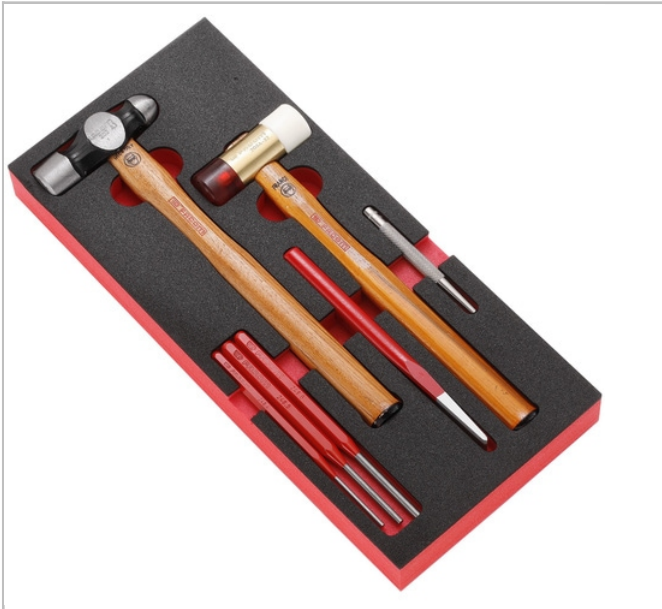

Impact tools 202H foam module

Description:

- Compatible with the Facom modular storage system: - Compatible with CHRONO XL, CHRONO+, JETXL and JET+ roller cabinets.

	Contents []	Depth [mm]	Length L [mm]	Height H [mm]	Tray ["]	Weight [Kg]	CONTENT SET []
MODM.MI4	PM.MODMI4	418.0	188.0	45.0	PM.MODMI4	1.8	202H.1 - 208A.32CB - 263.20 - 256.6 - 248.4 - 5 - 6