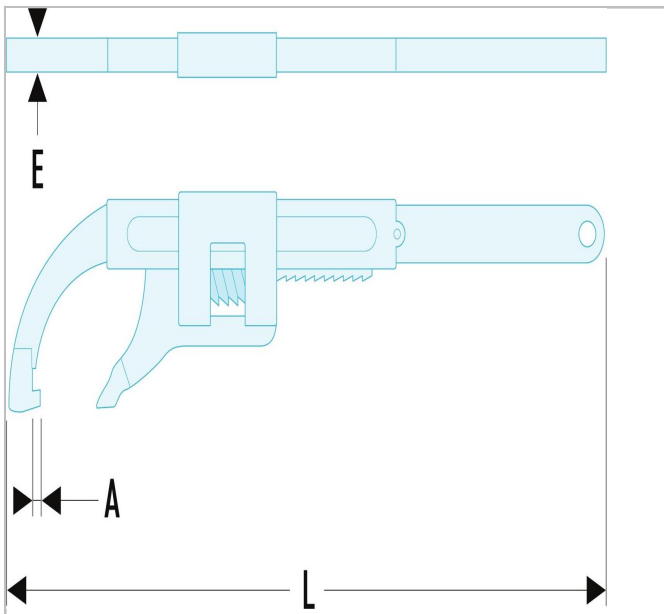

115A - Monkey wrench

Description:

- Capacity: 10 to 200 mm.
- Presentation: satin chrome finish.

	A [mm]	Diameter [mm]	Thickness E [mm]	Length [mm]
115A.100	5	20 - 100	5.0	360.0
115A.200	7	30-200	7.0	550.0
115A.50	4	10 - 50	4.0	215.0